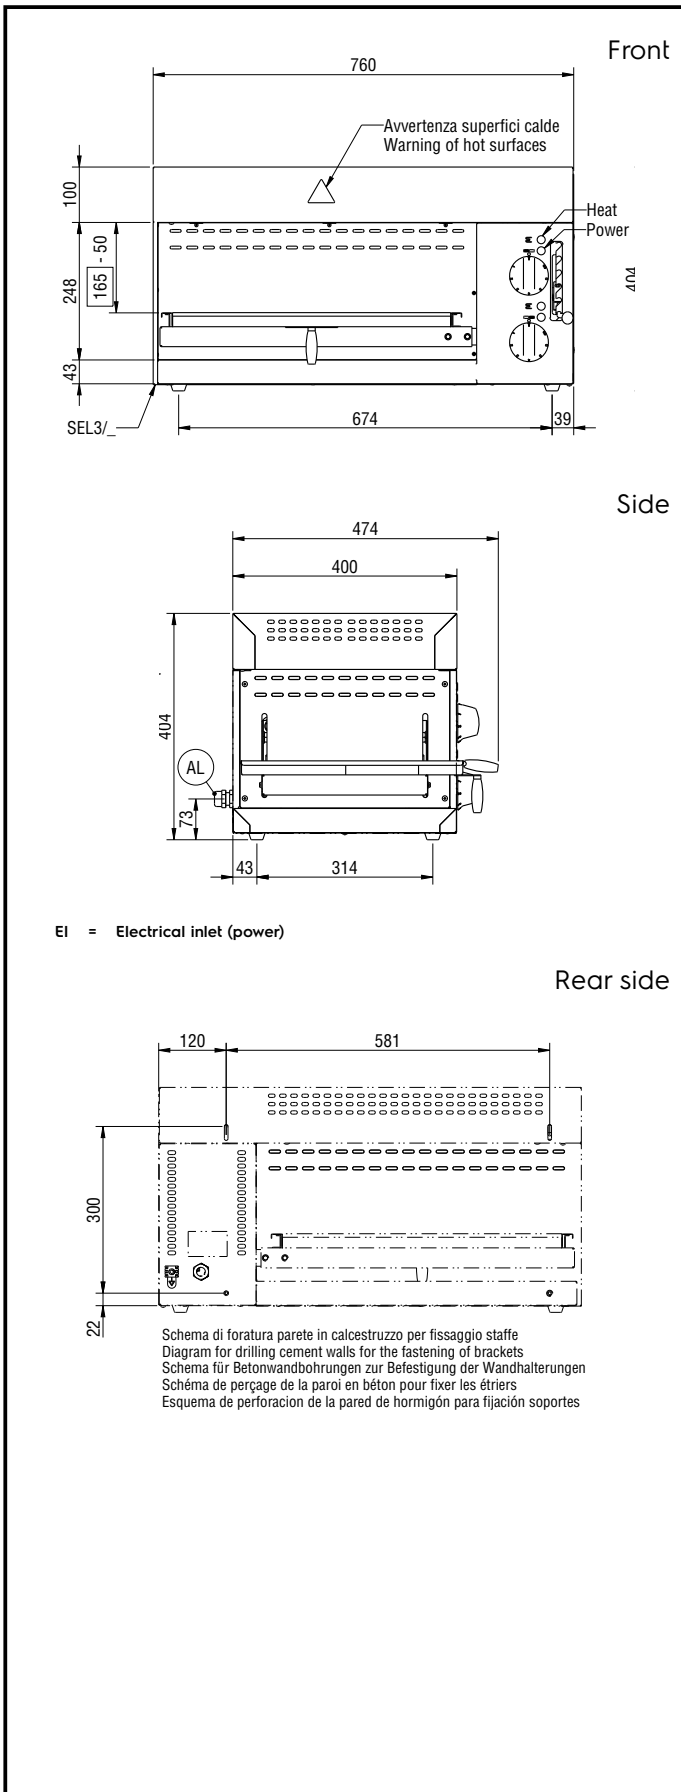

Construction

- Entirely constructed in 430 AISI stainless steel.
- Removable stainless steel drip tray.
- Chromium-plated steel grid with a safety stop to avoid accidental fall.
- Table top unit can be wall mounted with dedicated optional accessory.
- 4 rubber feet.

Supply voltage:

283017 (E0UUBEBOMOA)	220-240 V/1 ph/50/60 Hz
283016 (E0UUBDBOMOA)	380/415 V/3N ph/50/60 Hz

Electrical power max.:

4 kW

Key Information:

External dimensions, Width:	759 mm
External dimensions, Depth:	484 mm
External dimensions, Height:	404 mm
Net weight:	ISO 9001 kg
N° of grid levels:	6